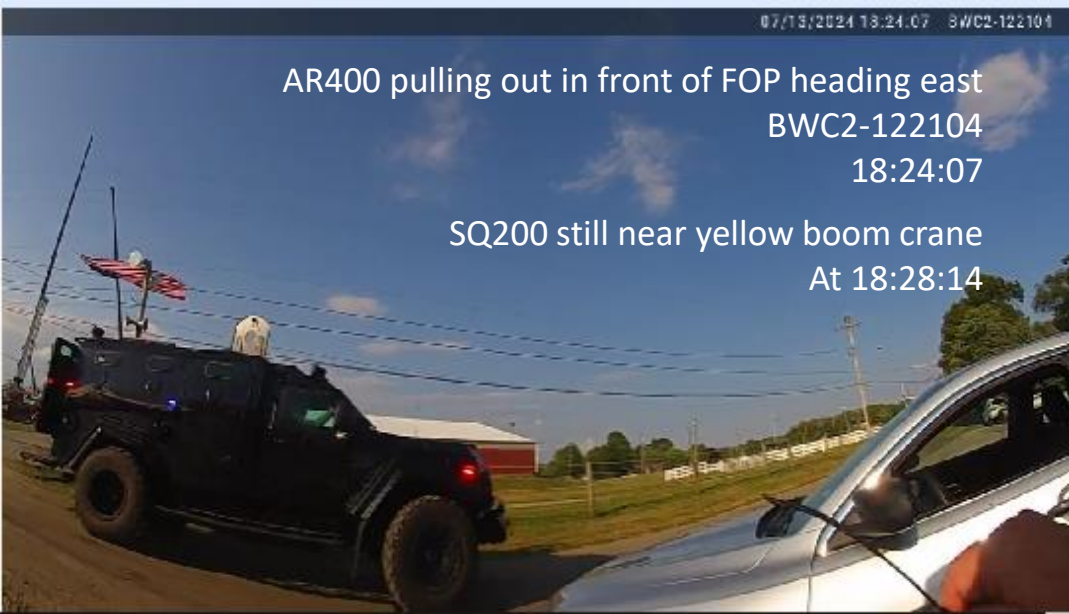

SQ200 first seen parked near John Deere tractor  
PBS 13:161 Mark  
18:16:13

PBS NEWS

13:16 / 15:50

This video frame shows a large crowd of people at a rally. In the background, a green John Deere tractor is visible. A yellow circle highlights a small white vehicle, identified as the SQ200, parked near the tractor. The video player interface at the bottom shows the time 13:16 / 15:50.

WATCH Full Event: Trump escorted away after shooting at rally in western Pennsylvania

SQ200 driver re-enters vehicle  
PBS 13:25 Mark  
18:16:22

PBS NEWS

13:25 / 15:50

This video frame shows a crowd of people. In the background, a white vehicle (the SQ200) is visible, with a person entering it. The video player interface at the bottom shows the time 13:25 / 15:50.

WATCH Full Event: Trump escorted away after shooting at rally in western Pennsylvania

SQ200 driver re-enters vehicle  
PBS 13:41 Mark  
18:16:38

PBS NEWS

13:43 / 15:50

This video frame shows a crowd of people. In the background, a white vehicle (the SQ200) is visible. The video player interface at the bottom shows the time 13:43 / 15:50.

WATCH Full Event: Trump escorted away after shooting at rally in western Pennsylvania

SQ200 starts moving  
PBS 14:11 Mark  
18:17:08

PBS NEWS

13:41 / 15:50

This video frame shows a crowd of people. In the background, a white vehicle (the SQ200) is starting to move. The video player interface at the bottom shows the time 13:41 / 15:50.