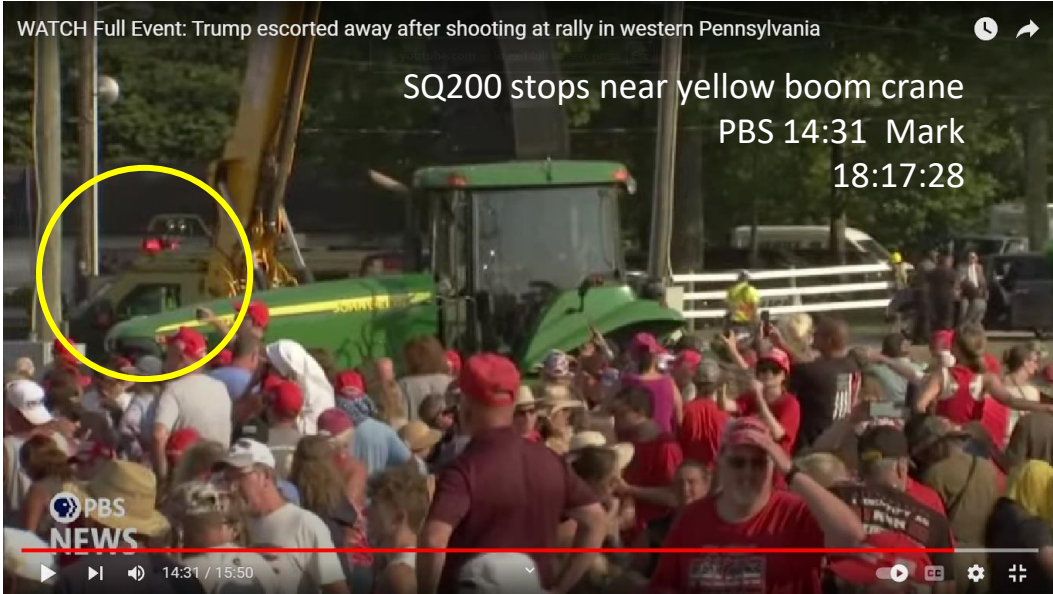

SQ200 first seen parked near John Deere tractor  
PBS 13:161 Mark  
18:16:13

PBS NEWS

13:16 / 15:50

This video frame shows a large crowd of people at a rally. In the background, a green John Deere tractor is visible. A yellow circle highlights a small white vehicle, identified as the SQ200, parked near the tractor. The video player interface at the bottom shows the time 13:16 / 15:50.

WATCH Full Event: Trump escorted away after shooting at rally in western Pennsylvania

SQ200 driver re-enters vehicle  
PBS 13:25 Mark  
18:16:22

PBS NEWS

13:25 / 15:50

This video frame shows a crowd of people. In the background, a white vehicle (the SQ200) is visible, with a person entering it. The video player interface at the bottom shows the time 13:25 / 15:50.

WATCH Full Event: Trump escorted away after shooting at rally in western Pennsylvania

SQ200 driver re-enters vehicle  
PBS 13:41 Mark  
18:16:38

PBS NEWS

13:43 / 15:50

This video frame shows a crowd of people. In the background, a white vehicle (the SQ200) is visible. The video player interface at the bottom shows the time 13:43 / 15:50.

WATCH Full Event: Trump escorted away after shooting at rally in western Pennsylvania

SQ200 starts moving  
PBS 14:11 Mark  
18:17:08

PBS NEWS

13:41 / 15:50

This video frame shows a crowd of people. In the background, a white vehicle (the SQ200) is starting to move. The video player interface at the bottom shows the time 13:41 / 15:50.