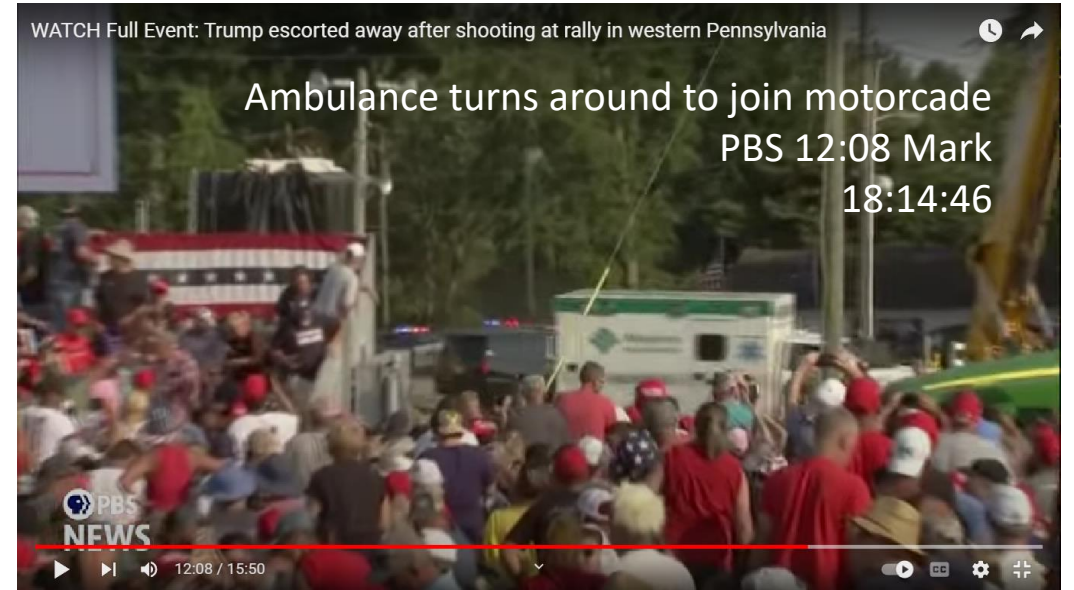

First Sightings of AR400 and SQ200

[RSBN](#)

[NTD](#)

[PBS](#)

SQ200 driver stops to wait for motorcade to fully assemble and move out.

WATCH Full Event: Trump escorted away after shooting at rally in western Pennsylvania

SQ200 first seen parked near John Deere tractor  
PBS 13:161 Mark  
18:16:13

PBS NEWS

13:16 / 15:50

This video frame shows a large crowd of people at a rally. In the background, a green John Deere tractor is visible. A yellow circle highlights a small white vehicle, identified as the SQ200, parked near the tractor. The video player interface at the bottom shows the time 13:16 / 15:50.

WATCH Full Event: Trump escorted away after shooting at rally in western Pennsylvania

SQ200 driver re-enters vehicle  
PBS 13:25 Mark  
18:16:22

PBS NEWS

13:25 / 15:50

This video frame shows a crowd of people. In the background, a white vehicle (the SQ200) is visible, with a person entering it. The video player interface at the bottom shows the time 13:25 / 15:50.

WATCH Full Event: Trump escorted away after shooting at rally in western Pennsylvania

SQ200 driver re-enters vehicle  
PBS 13:41 Mark  
18:16:38

PBS NEWS

13:43 / 15:50

This video frame shows a crowd of people. In the background, a white vehicle (the SQ200) is visible. The video player interface at the bottom shows the time 13:43 / 15:50.