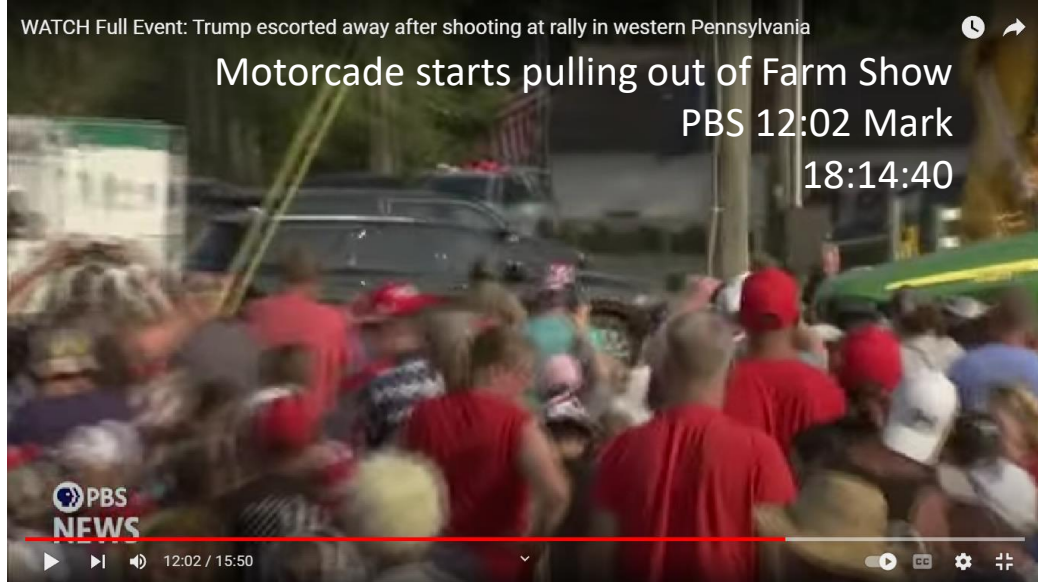

First Sightings of AR400 and SQ200

[RSBN](#)

[NTD](#)

[PBS](#)

SQ200 driver stops to wait for motorcade to fully assemble and move out.

WATCH Full Event: Trump escorted away after shooting at rally in western Pennsylvania

SQ200 first seen parked near John Deere tractor  
PBS 13:161 Mark  
18:16:13

PBS NEWS

13:16 / 15:50

This video frame shows a large crowd of people at a rally. In the background, a green John Deere tractor is visible. A yellow circle highlights a small white vehicle, identified as the SQ200, parked near the tractor. The video player interface at the bottom shows the time 13:16 / 15:50.

WATCH Full Event: Trump escorted away after shooting at rally in western Pennsylvania

SQ200 driver re-enters vehicle  
PBS 13:25 Mark  
18:16:22

PBS NEWS

13:25 / 15:50

This video frame shows a crowd of people. In the background, a white vehicle (the SQ200) is visible, with a person entering it. The video player interface at the bottom shows the time 13:25 / 15:50.

WATCH Full Event: Trump escorted away after shooting at rally in western Pennsylvania

SQ200 driver re-enters vehicle  
PBS 13:41 Mark  
18:16:38

PBS NEWS

13:43 / 15:50

This video frame shows a crowd of people. In the background, a white vehicle (the SQ200) is visible. The video player interface at the bottom shows the time 13:43 / 15:50.