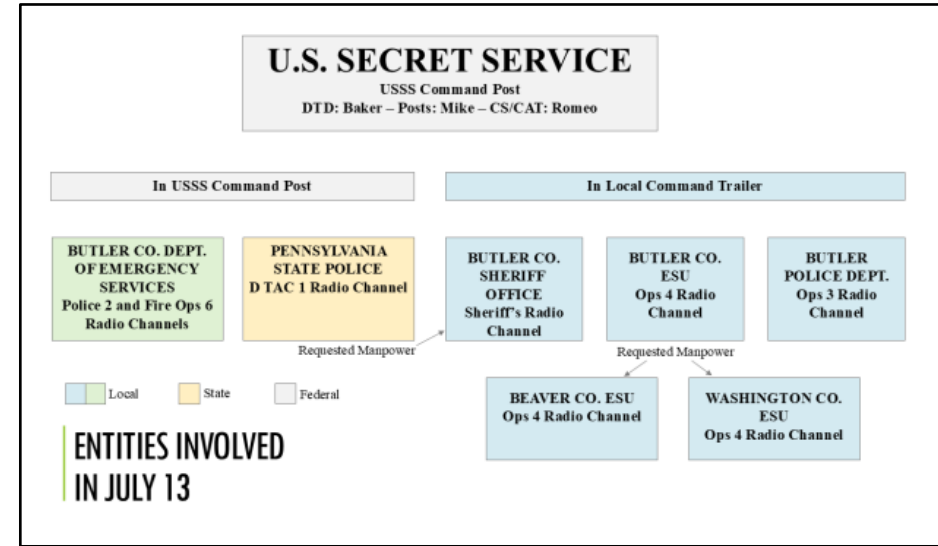

Table of Contents

[Disclaimers & Terms of Use](#)

[Formats & Protocols](#)

Segment 1: [11:02:02 to 13:53:35](#)

Segment 2: [13:53:42 to 14:18:41](#)

Segment 3: [14:32:29 to 15:50:33](#)

Segment 4: [15:50:38 to 17:00:33](#)

Segment 5: [17:00:42 to 17:12:56](#)

Segment 6: [17:13:28 to 17:30:01](#)

Segment 7: [17:30:15 to 17:43:42](#)

Segment 8: [17:46:23 to 17:47:33](#)

Segment 9: [17:47:37 to 17:50:58](#)

Segment 10: [17:51:02 to 18:01:42](#)

Segment 11: [18:01:50 to 18:06:18](#)

Segment 12: [18:06:27 to 18:09:35](#)

Segment 13: [18:09:37 to 18:11:34](#)

Segment 14: [18:11:40 to 18:13:43](#)

Segment 15: [18:13:46 to 18:16:17](#)

Segment 16: [18:16:18 to 18:18:37](#)

Segment 17: [18:18:38 to 18:20:20](#)

Segment 18: [18:20:23 to 18:22:12](#)

Segment 19: [18:22:17 to 18:24:09](#)

Segment 20: [18:24:18 to 18:26:09](#)

Segment 21: [18:26:13 to 18:29:16](#)

Segment 22: [18:29:20 to 18:32:24](#)

Segment 23: [18:32:28 to 18:33:45](#)

Segment 24: [18:33:45 to 18:37:28](#)

(Not Transcribed)

Source:
Ken Silva

[Headline USA](#)

[Headline USA on X](#)

See Also

[Radio Metadata](#)

From [Congressional Task Force Report](#) Page 21

@RedRanAmber's [DJT Personnel List Spreadsheet](#)

(Contains assigned radio call signs)

PersonnelJ13_DJT Personnel List port XLSX

File Edit View Help

Comment

Red Ran Amber shared this file. Want to do more with it? Log In sign up

Ref#	Tag	First Name	Last Name	Rank	Police Department	Function at J13	Team	Callsign	RF Channel
1	Command	Edward	Lenz	Sergeant	Adams Township	Commander/Tac Command	Butler ESU	10C1	PD Ops 4
2	Command	Jon	Schaffner	Patrolman	Butler Township	CAT #1	Butler ESU	10B1	PD Ops 4
3	Command	Tom	Shane	Sergeant	Beaver County Sheriff	CAT #2	Beaver ESU	4D1	PD Ops 4
4	Command	Mike	Sulerud	Officer	Butler City Police	QRF	Butler ESU	10A2	PD Ops 4
5	Command	Kevin	Mikulan	Lieutenant	Zellenople	CAT #1 / Tac Ops / CAT Lia	Butler ESU	10C2	PD Ops 4
6	Command	Denny	Crawford	Officer	Penn Township	Tac Ops	Butler ESU	10C3	PD Ops 4

Kudos to @StellaUC for discovering this gold nugget of information!